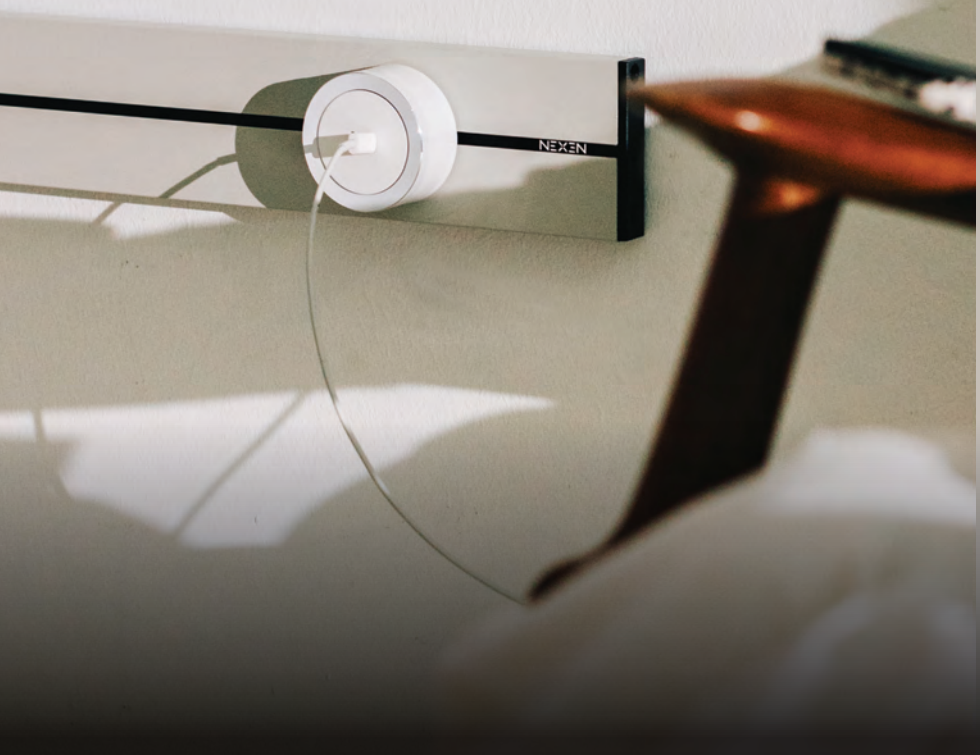

Experience seamless power and sleek living with ARISE.

Introducing the Nexen ARISE Power Track – where elegance and functionality meet in perfect harmony. Featuring our finest finishes, accented with rich, nature-inspired neutral tones.

Discover a power track system that elevates the versatility and efficiency of your every day moments, making it a dynamic solution for evolving spaces.