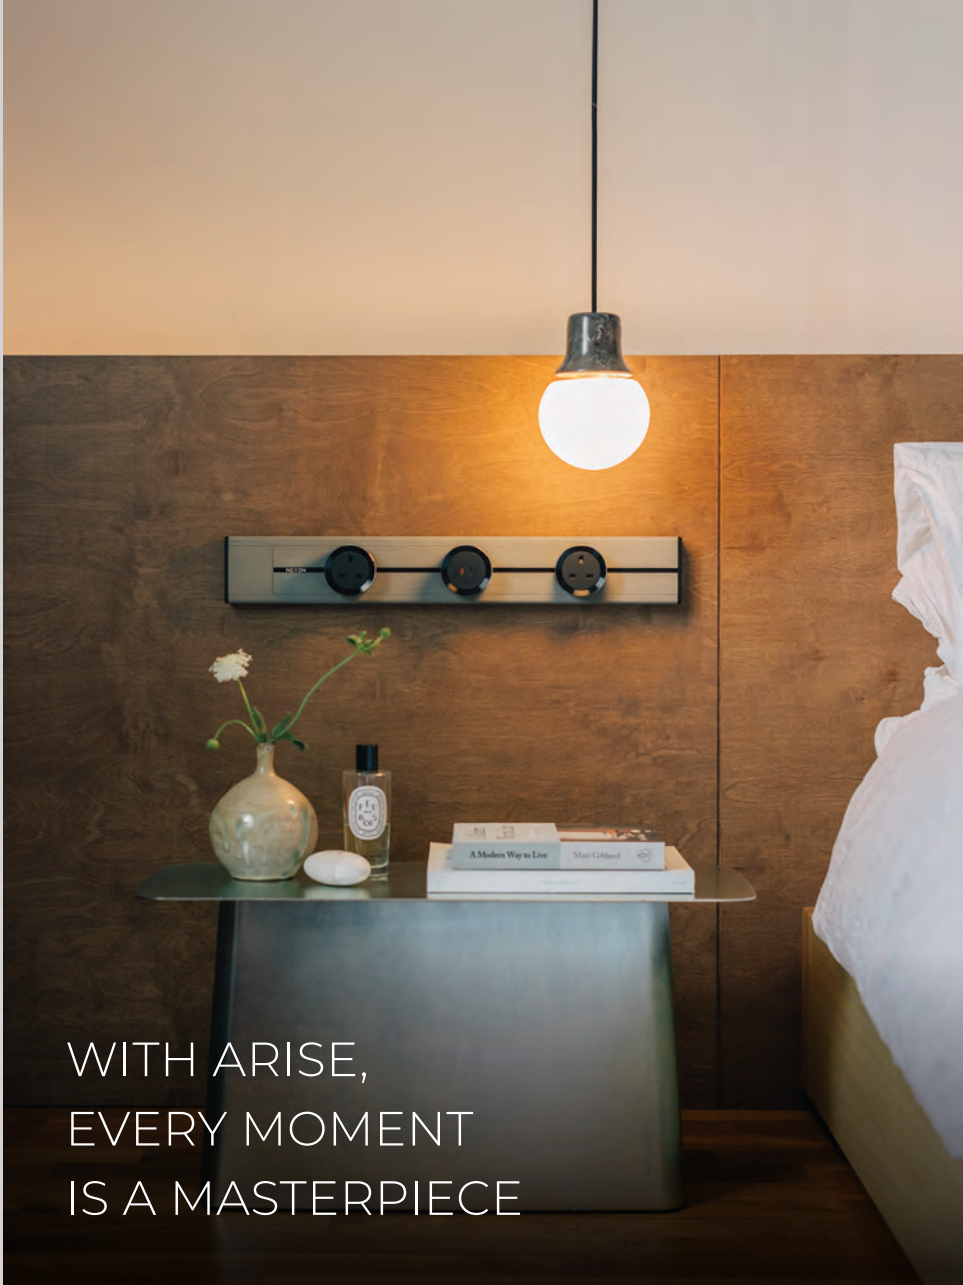

WITH ARISE,
EVERY MOMENT
IS A MASTERPIECE